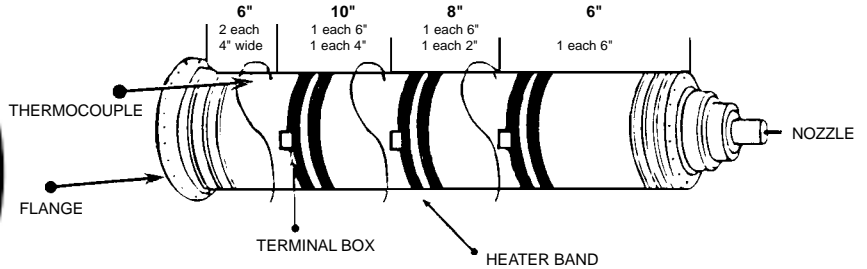

BARREL INSULATION BLANKETS

The off-the-shelf barrel insulation system keeps heat in your barrel as it reduces your plant ambient air temperature

SIMPLY MEASURE THE OUTSIDE DIAMETER of heater bands, and the distances between thermocouples. Then use a series of to cover the barrel and bands. For widths greater than 6" use a combination of sizes. For sample, use one 6" and one 2" to cover an 8" width.

- OUTSIDE FABRIC** - TEFLON COATED FIBERGLASS - 500° F HEAT RESISTANT
- INSULATION** - 1" CERAMIC FIBER - 2300° F
- INSIDE FABRIC** - SILICA FIBER - 2000° F
- CLOSURE SYSTEM** - NOMEX LOOP/S.S HOOK - N/A