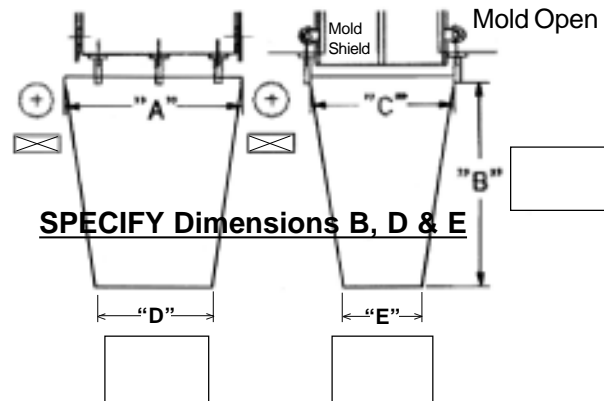

STRAIGHT & TAPERED MOLD SKIRT

STOPS Part Loss.
Drops Parts Directly to Conveyor or Box.

- Mounts to Mold Halves
- Opens and Closes with the Mold for Extra Protection Against Contamination
- Easily Cleaned

Straight Mold Skirts

Straight PART#	Open Length A	Clearance Height B	Max Mold Open C	PRICE
SMS-20	8"	16"	8"	$144.00
SMS-25	10"	17"	10"	$144.00
SMS-30	12"	18"	12"	$148.00
SMS-35	14"	19"	14"	$152.00
SMS-40	16"	20"	16"	$156.00
SMS-45	18"	21"	18"	$170.00
SMS-50	20"	22"	20"	$175.00
SMS-55	22"	23"	23"	$180.00
SMS-60	24"	24"	24"	$185.00
SMS-65	25"	25"	25"	$195.00
SMS-70	26"	26"	26"	$215.00
SMS-75	27"	27"	27"	$222.00
SMS-80	28"	28"	28"	$235.00

Tapered Mold Skirts

Tapered PART#	A Standard	B Max Length	C Standard	PRICE
TMS-20	8"	16"	8"	$158.00
TMS-25	10"	17"	10"	$155.00
TMS-30	12"	18"	12"	$162.00
TMS-35	14"	19"	14"	$167.00
TMS-40	16"	20"	16"	$177.00
TMS-45	18"	21"	18"	$186.00
TMS-50	20"	22"	20"	$192.00
TMS-55	22"	23"	23"	$197.00
TMS-60	24"	24"	24"	$210.00
TMS-65	25"	25"	25"	$220.00
TMS-70	26"	26"	26"	$235.00
TMS-75	27"	27"	27"	$236.00
TMS-80	28"	28"	28"	$247.00

SMS Model

TMS Model

Low-Durometer PVC

- Does not absorb oil or grease
- Resists abrasion, punctures and tears.

© 2014 MOLDERS CHOICE, Inc.

24 Hour Service - 7 Days a week
1-800-809-4623
WebSite: www.molderschoice.com • Email: molders@molderschoice.com