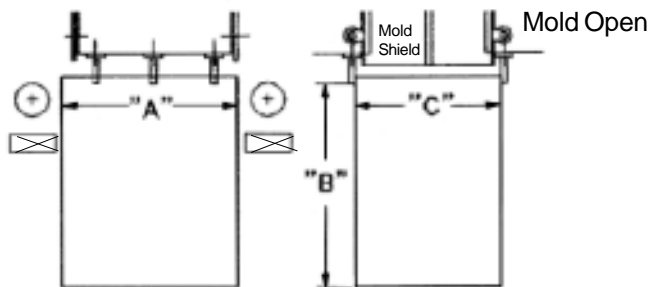

STRAIGHT & TAPERED MOLD SKIRT

STOPS Part Loss.
Drops Parts Directly to Conveyor or Box.

- Mounts to Mold Halves
- Opens and Closes with the Mold for Extra Protection Against Contamination
- Easily Cleaned

Straight Mold Skirts

Straight PART#	Open Length A	Clearance Height B	Max Mold Open C	PRICE
SMS-20	8"	16"	8"	$144.00
SMS-25	10"	17"	10"	$144.00
SMS-30	12"	18"	12"	$148.00
SMS-35	14"	19"	14"	$152.00
SMS-40	16"	20"	16"	$156.00
SMS-45	18"	21"	18"	$170.00
SMS-50	20"	22"	20"	$175.00
SMS-55	22"	23"	23"	$180.00
SMS-60	24"	24"	24"	$185.00
SMS-65	25"	25"	25"	$195.00
SMS-70	26"	26"	26"	$215.00
SMS-75	27"	27"	27"	$222.00
SMS-80	28"	28"	28"	$235.00

Tapered Mold Skirts

Tapered PART#	A Standard	B Max Length	C Standard	PRICE
TMS-20	8"	16"	8"	$158.00
TMS-25	10"	17"	10"	$155.00
TMS-30	12"	18"	12"	$162.00
TMS-35	14"	19"	14"	$167.00
TMS-40	16"	20"	16"	$177.00
TMS-45	18"	21"	18"	$186.00
TMS-50	20"	22"	20"	$192.00
TMS-55	22"	23"	23"	$197.00
TMS-60	24"	24"	24"	$210.00
TMS-65	25"	25"	25"	$220.00
TMS-70	26"	26"	26"	$235.00
TMS-75	27"	27"	27"	$236.00
TMS-80	28"	28"	28"	$247.00

SMS Model

TMS Model

Low-Durometer PVC

- Does not absorb oil or grease
- Resists abrasion, punctures and tears.

© 2014 MOLDERS CHOICE, Inc.

24 Hour Service - 7 Days a week
1-800-809-4623
WebSite: www.molderschoice.com • Email: molders@molderschoice.com