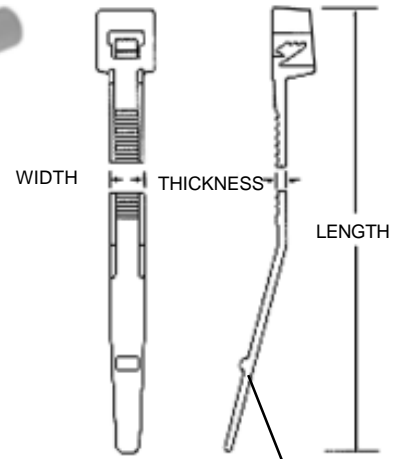

CABLE TIES

for Hose and Wiring

Natural (white), Red and Blue ties let you color-code your hose bundles.

Temporary-Hold Tab allows temporary coupling.

HIGHEST QUALITY

- Always Easy to Couple
- Always a Tight Lock
- High Quality Nylon 6,6
- Meet UL 1565 and Mil-S-23190 Standards

Save you time ... and money ... compared with cheap ties.

PART #	Color	Overall Length (inches)	Width	Thickness	Tensile Strength (psi)	PRICE bag per 100
CT4N	Natural	4	.093	.042	18	\$1.84
CT4R	Red	4	.093	.042	18	\$1.84
CT4B	Blue	4	.093	.042	18	\$1.84
CT5N	Natural	5.7	.140	.049	40	\$2.35
CT8N	Natural	8	.140	.049	40	\$2.45
CT8R	Red	8	.140	.049	40	\$2.45
CT8B	Blue	8	.140	.049	40	\$2.45
CT11N	Natural	11	.178	.053	50	\$4.40
CT11R	Red	11	.178	.053	50	\$4.40
CT11B	Blue	11	.178	.053	50	\$4.40
CT11BK	Black	11	.178	.053	50	\$4.40
CT14N	Natural	14	.178	.053	50	\$5.30
CT14R	Red	14	.178	.053	50	\$8.25
CT14B	Blue	14	.178	.053	50	\$8.25
CT14NHD	Natural	15	.300	.075	120	\$9.45