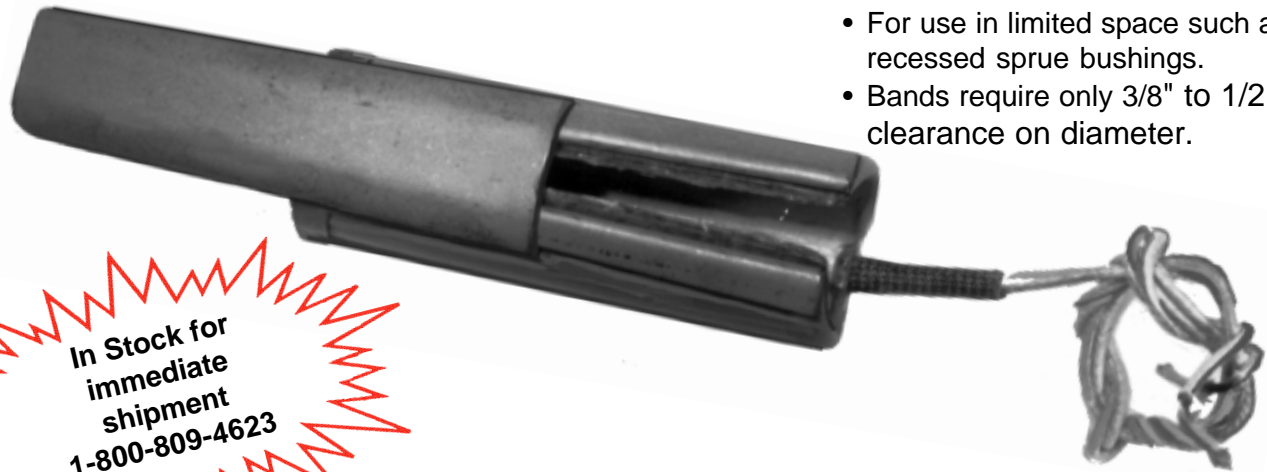

© 2009 MOLDERS CHOICE, Inc.

24 Hour Service - 7 Days a week

1-800-809-4623

 WebSite: www.molderschoice.com • Email: molders@molderschoice.com

KEYLOCK NOZZLE BANDS

12" FLEX LEADS extend 180° from heater band opening