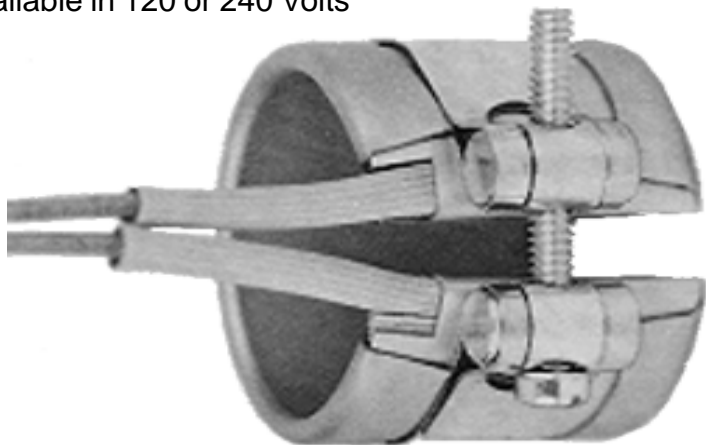

NOZZLE HEATER BANDS

12" STANDARD FLEXIBLE LEADS

Available in 120 or 240 Volts

- Superior Mica Construction
- Flange Lock-Up
- Strain relief for ultimate lead protection

Part No.	Standard		Metric		Watts	Volts	Quantity Prices		
	Dia. (in)	Width (in)	Dia. (mm)	Width (mm)			1-12	13-24	25+
HBS001	7/8"	1"	22	25	75	120	\$14.00	\$13.67	\$12.90
HBS002	7/8"	1"	22	25	75	240	\$14.00	\$13.67	\$12.90
HBS003	7/8"	1-1/4"	22	32	90	120	\$14.00	\$13.67	\$12.90
HBS004	7/8"	1-1/4"	22	32	90	240	\$14.00	\$13.67	\$12.90
HBS005	7/8"	1-1/2"	22	38	100	120	\$14.00	\$13.67	\$12.90
HBS006	7/8"	1-1/2"	22	38	100	240	\$14.00	\$13.67	\$12.90
HBS007	1"	1"	25	25	100	120	\$15.00	\$13.64	\$13.80
HBS008	1"	1"	25	25	100	240	\$15.00	\$13.64	\$13.80
HBS009	1"	1-1/2"	25	25	150	120	\$15.00	\$13.64	\$13.80
HBS010	1"	1-1/2"	25	38	150	240	\$15.00	\$13.64	\$13.80
HBS011	1"	2"	25	50	200	120	\$15.00	\$13.64	\$13.80
HBS012	1"	2"	25	50	200	240	\$15.00	\$13.64	\$13.80
HBS013	1"	2-1/2"	25	63.5	250	120	\$15.40	\$15.03	\$14.16
HBS014	1"	2-1/2"	25	63.5	250	240	\$15.40	\$15.03	\$14.16
HBS015	1"	3"	25	76	300	120	\$15.40	\$15.03	\$14.16
HBS016	1"	3"	25	76	300	240	\$16.00	\$15.61	\$14.70
HBS017	1"	4"	25	101	400	120	\$17.00	\$15.61	\$14.70
HBS018	1"	4"	25	101	400	240	\$17.00	\$16.58	\$15.60
HBS019	1"	5"	25	127	500	120	\$18.00	\$17.55	\$16.50
HBS020	1"	5"	25	127	500	240	\$18.00	\$17.55	\$16.50
HBS021	1-1/4"	1"	32	25	125	120	\$15.00	\$14.64	\$13.80
HBS022	1-1/4"	1"	32	25	125	240	\$15.00	\$14.64	\$13.80
HBS023	1-1/4"	1-1/2"	32	38	200	120	\$15.00	\$14.64	\$13.80
HBS024	1-1/4"	1-1/2"	32	38	200	240	\$15.00	\$14.64	\$13.80
HBS025	1-1/4"	2"	32	50	250	120	\$15.00	\$14.64	\$13.80
HBS026	1-1/4"	2"	32	50	250	240	\$15.00	\$14.64	\$13.80
HBS027	1-1/4"	3"	32	76	400	120	\$16.00	\$15.60	\$14.70
HBS028	1-1/4"	3"	32	76	400	240	\$16.00	\$15.60	\$14.70