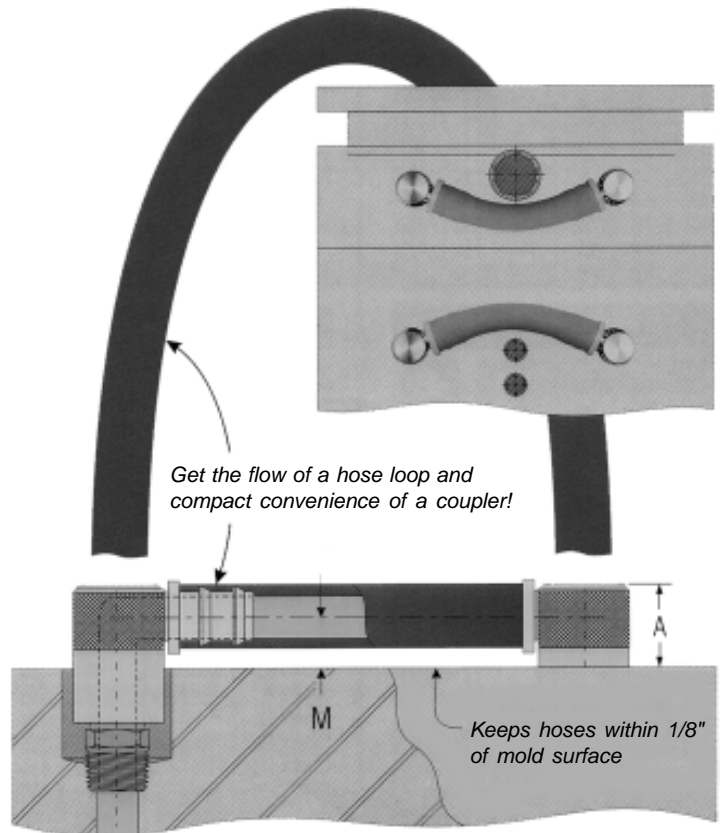

©2014 MOLDERS CHOICE, Inc.

24 Hour Service - 7 Days a week

1-800-809-4623

WebSite: www.molderschoice.com • Email: molders@molderschoice.com

QUICK COUPLER WATER JUMPERS

Maintains full flow rate of hose used.

Coupler sleeve twists to lock, preventing accidental disconnect.

For use with Push-Lok hose, no hose clamps are required

PART #	Fits Plug Series	Hose I.D.	L	C	M	A	PRICE
WJ200-4	200	1/4"	1"	1-1/4"	3/8"	5/8"	\$6.30
WJ200-5	200	5/16"	1"	1-1/4"	3/8"	5/8"	\$6.30
WJ200-6	200	3/8"	1"	1-1/4"	3/8"	5/8"	\$6.30
WJ300-6	300	3/8"	1-7/16"	1-9/16"	1/2"	7/8"	\$7.40
WJ300-8	300	1/2"	1-7/16"	1-9/16"	1/2"	7/8"	\$7.40

Oversized and unrestricted flow path maintains **full flow rate** of hose used.

- Eliminates bulky hose loops.
- Compact design neatly and safely holds cooling lines close to the mold.
- Stocks only one part number for any hose size. No special tubes or length restriction systems.
- Compatible with all major mold connection systems.
- Unlimited installation options.
- Fits around obstacles, and installs in compact spaces.
- Viton Seals provide for temp to 400°F.
- All brass and stainless steel construction.