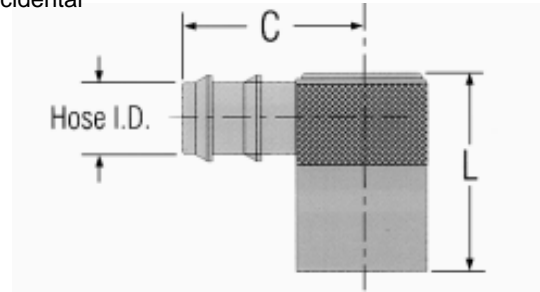

500 SERIES

1/2" nominal
water passage

PART #	Length	NPT	PRICE	PART #	Length	NPT	PRICE	PART #	Length	NPT	PRICE
QC553X2.5	2-1/2	3/8"	\$3.85	QC553X11.5	11-1/2	3/8"	\$9.71	QC554X8.5	8-1/2	1/2"	\$8.60
QC553X4	4	3/8"	\$4.35	QC553X13	13	3/8"	\$10.75	QC554X10	10	1/2"	\$10.20
QC553X5.5	5-1/2	3/8"	\$5.12	QC554X2.5	2-1/2	1/2"	\$4.40	QC554X11.5	11-1/2	1/2"	\$11.50
QC553X7	7	3/8"	\$5.62	QC554X4	4	1/2"	\$5.00	QC554X13	13	1/2"	\$13.00
QC553X8.5	8-1/2	3/8"	\$7.40	QC554X5.5	5-1/2	1/2"	\$6.50				
QC553X10	10	3/8"	\$8.55	QC554X7	7	1/2"	\$7.30				

©2014 MOLDERS CHOICE, Inc.

24 Hour Service - 7 Days a week

1-800-809-4623

WebSite: www.molderschoice.com • Email: molders@molderschoice.com

QUICK COUPLER WATER JUMPERS

Maintains full flow rate of hose used.

Coupler sleeve twists to lock, preventing accidental disconnect.

For use with Push-Lok hose, no hose clamps are required

PART #	Fits Plug Series	Hose I.D.	L	C	M	A	PRICE
WJ200-4	200	1/4"	1"	1-1/4"	3/8"	5/8"	\$6.30
WJ200-5	200	5/16"	1"	1-1/4"	3/8"	5/8"	\$6.30
WJ200-6	200	3/8"	1"	1-1/4"	3/8"	5/8"	\$6.30
WJ300-6	300	3/8"	1-7/16"	1-9/16"	1/2"	7/8"	\$7.40
WJ300-8	300	1/2"	1-7/16"	1-9/16"	1/2"	7/8"	\$7.40

Oversized and unrestricted flow path maintains **full flow rate** of hose used.

- Eliminates bulky hose loops.
- Compact design neatly and safely holds cooling lines close to the mold.
- Stocks only one part number for any hose size. No special tubes or length restriction systems.
- Compatible with all major mold connection systems.
- Unlimited installation options.
- Fits around obstacles, and installs in compact spaces.
- Viton Seals provide for temp to 400°F.
- All brass and stainless steel construction.