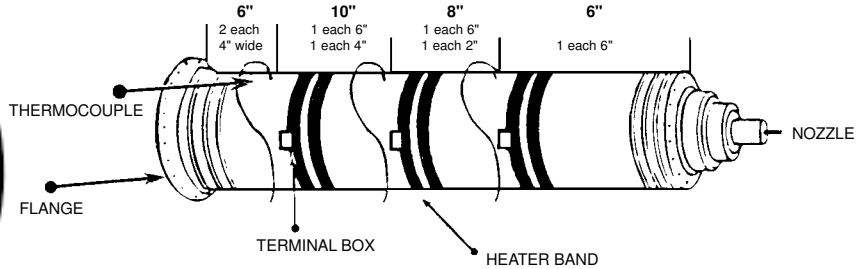

BARREL INSULATION BLANKETS

The off-the-shelf barrel insulation system keeps heat in your barrel as it reduces your plant ambient air temperature

SIMPLY MEASURE THE OUTSIDE DIAMETER

of heater bands, and the distances between thermocouples. Then use a series of to cover the barrel and bands. For widths greater than 6" use a combination of sizes. For sample, use one 6" and one 2" to cover an 8" width.

- OUTSIDE FABRIC** - TEFLON COATED FIBERGLASS - 500° F HEAT RESISTANT
- INSULATION** - 1" CERAMIC FIBER - 2300° F
- INSIDE FABRIC** - SILICA FIBER - 2000° F
- CLOSURE SYSTEM** - NOMEX LOOP/S.S HOOK - N/A