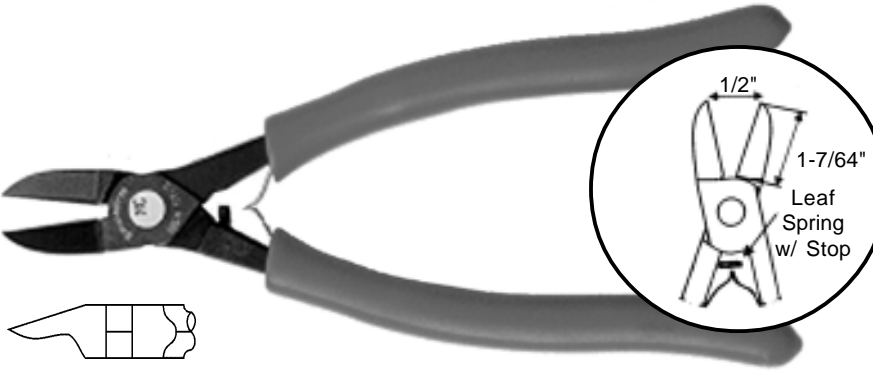

SUPER PLASTIC CUTTERS

- Longer ergonomic handles
- Anti-glare black finish
- Soft foam grips

4" SLIM FLAT-BACK
with STOP

MODEL S44E

| | | |
|---------------|-------|----------------|
| PRICES | 1-24 | \$40.00 |
| | 25-49 | \$38.75 |
| | 50 + | \$37.50 |

5" SLIM FLAT-BACK
with STOP

MODEL S55E

| | | |
|---------------|-------|----------------|
| PRICES | 1-24 | \$40.00 |
| | 25-49 | \$38.75 |
| | 50 + | \$37.50 |

6-1/4" SLIM FLAT-BACK
with STOP

MODEL S65E

| | | |
|---------------|-------|----------------|
| PRICES | 1-24 | \$44.00 |
| | 25-49 | \$42.25 |
| | 50 + | \$41.50 |

7" SLIM FLAT-BACK
with STOP

MODEL S66E

| | | |
|---------------|-------|----------------|
| PRICES | 1-24 | \$42.00 |
| | 25-49 | \$41.00 |
| | 50 + | \$40.00 |

©2018 MOLDERS CHOICE, Inc.

24 Hour Service - 7 Days a week
1-800-809-4623
 WebSite: www.molderschoice.com • Email: molders@molderschoice.com