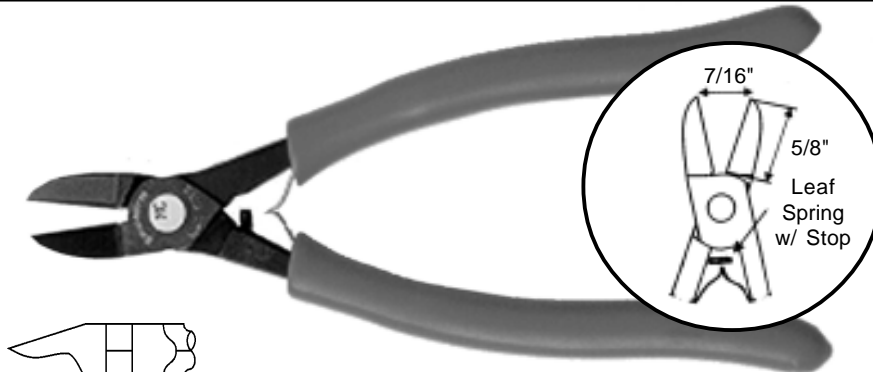

SUPER PLASTIC CUTTERS

- Longer ergonomic handles
- Anti-glare black finish
- Soft foam grips

4" SLIM FLAT-BACK
with STOP

MODEL S44E

| | | |
|---------------|-------|----------------|
| PRICES | 1-24 | \$40.00 |
| | 25-49 | \$38.75 |
| | 50 + | \$37.50 |

5" SLIM FLAT-BACK
with STOP

MODEL S55E

| | | |
|---------------|-------|----------------|
| PRICES | 1-24 | \$40.00 |
| | 25-49 | \$38.75 |
| | 50 + | \$37.50 |

6-1/4" SLIM FLAT-BACK
with STOP

MODEL S65E

| | | |
|---------------|-------|----------------|
| PRICES | 1-24 | \$44.00 |
| | 25-49 | \$42.25 |
| | 50 + | \$41.50 |