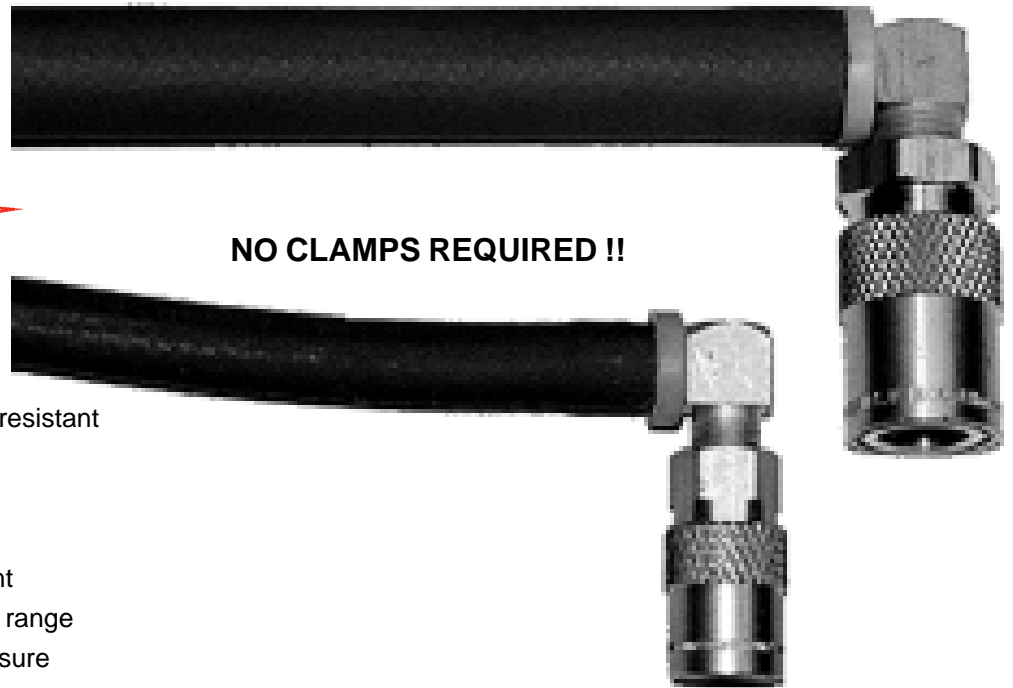

NO CLAMPS REQUIRED !!