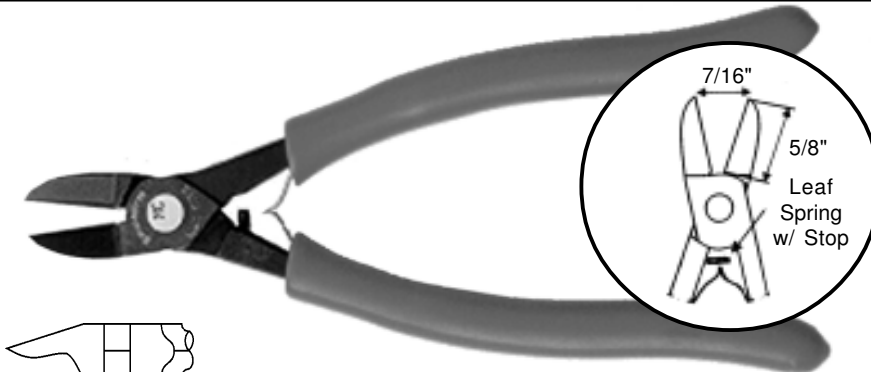

# SUPER PLASTIC CUTTERS

- Longer ergonomic handles
- Anti-glare black finish
- Soft foam grips

4" SLIM FLAT-BACK  
with STOP

**MODEL S44E**

<b>PRICES</b>	1-24	<b>\$42.00</b>
	25-49	<b>\$41.00</b>
	50 +	<b>\$39.00</b>

5" SLIM FLAT-BACK  
with STOP

**MODEL S55E**

<b>PRICES</b>	1-24	<b>\$42.00</b>
	25-49	<b>\$41.00</b>
	50 +	<b>\$39.00</b>

6-1/4" SLIM FLAT-BACK  
with STOP

**MODEL S65E**

<b>PRICES</b>	1-24	<b>\$45.00</b>
	25-49	<b>\$44.00</b>
	50 +	<b>\$42.00</b>