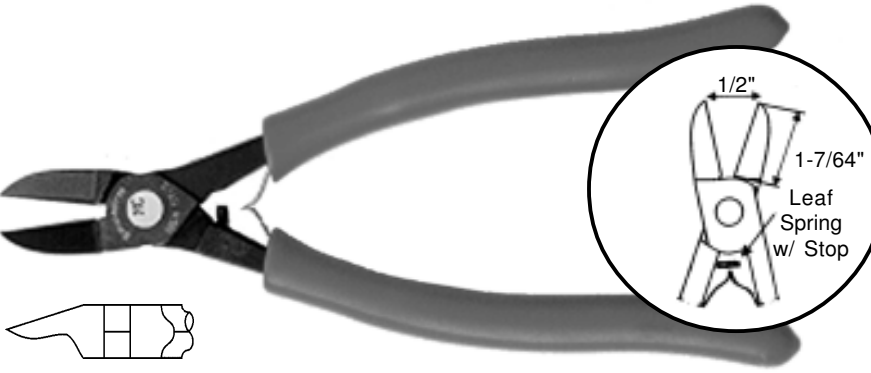

7" SLIM FLAT-BACK
with STOP

MODEL S66E

PRICES	1-24	$44.00
	25-49	$43.00
	50 +	$41.00

©2019 MOLDERS CHOICE, Inc.