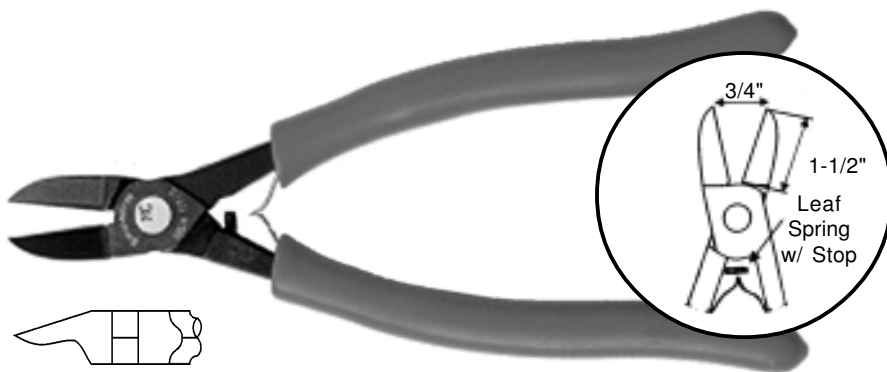

SUPER PLASTIC CUTTERS

- Longer ergonomic handles
- Anti-glare black finish
- Soft foam grips

7" SLIM FLAT-BACK
with STOP

MODEL S77E

PRICES	1-24	\$47.00
	25-49	\$46.00
	50 +	\$44.00

8" SLIM FLAT-BACK
with STOP

MODEL S88E

PRICES	1-24	\$49.00
	25-49	\$48.00
	50 +	\$46.00

9-1/2" SLIM FLAT-BACK
with STOP

MODEL S99E

PRICES	1-24	\$55.00
	25-49	\$54.50
	50 +	\$52.00

© 2019 MOLDERS CHOICE, Inc.

24 Hour Service - 7 Days a week
1-800-809-4623
 WebSite: www.molderschoice.com • Email: molders@molderschoice.com