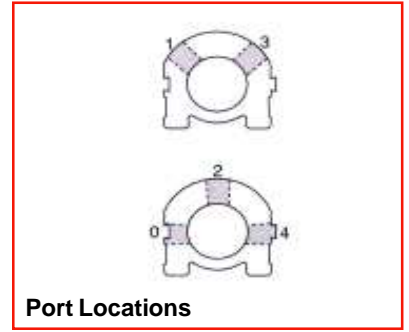

Supply Threads
 NPT
 British Parallel
 British Taper

8SDA
8BSDA
8TSDA

Accessories

- A** Manifold only
 - H** Port Quick Connect Plugs
 - J** Port Hose Barbs
- Quick connect plugs and hose barbs are sized to match the ports. Contact factory if different sizes or options are required. Ball valves are not recommended.

Ports

Locations
 Left & Right 45°
 Left, Center & Right

NOTE: For 3/4" and 1" Manifolds, use port locations 1 & 3 or 0, 2, & 4 in combination for proper port spacing. See diagram below.

Total Number of ports 4 to 16

Ports Sizes
 1/4" NPT(F)
 1/4" BSPP(F)
 1/4" BSPT(F)

2
2B
2T

Model#	Color	Inlet/Outlet NPT	Port NPT	# of Ports	Price
Single Manifolds					
8SDA-4-2-2-AY	Red	1"	1/4"	4	\$ 60.00
8SDA-4-2-2-AZ	Blue	1"	1/4"	4	\$ 60.00
8SDA-6-2-2-AY	Red	1"	1/4"	6	\$ 75.00
8SDA-6-2-2-AZ	Blue	1"	1/4"	6	\$ 75.00
8SDA-8-3-2-AY	Red	1"	1/4"	8	\$ 90.00
8SDA-8-3-2-AZ	Blue	1"	1/4"	8	\$ 90.00
8SDA-10-2-2-AY	Red	1"	1/4"	10	\$105.00
8SDA-10-2-2-AZ	Blue	1"	1/4"	10	\$105.00
8SDA-12-2-2-AY	Red	1"	1/4"	12	\$120.00
8SDA-12-2-2-AZ	Blue	1"	1/4"	12	\$120.00
8SDA-16-2-2-AY	Red	1"	1/4"	16	\$180.00
8SDA-16-2-2-AZ	Blue	1"	1/4"	16	\$180.00

Stocked 1" NPT Manifolds								
Model	Port Size	Total Ports	Ports Per End	A	B	C	Length L	Weight
							mm	kg
8SDA-8-2-13AYZ	3/8"	8	4	32mm	32mm	47.6mm	159	.8
8SDA-8-2-13AYZ	NPT	12	6	1.25"	1.25"	1.88"	222	1.1
8SDA-8-2-13 AYZ		16	8				286	1.4
							in.	lbs.
							6.3	1.7
							8.8	2.7
							11.3	3.1