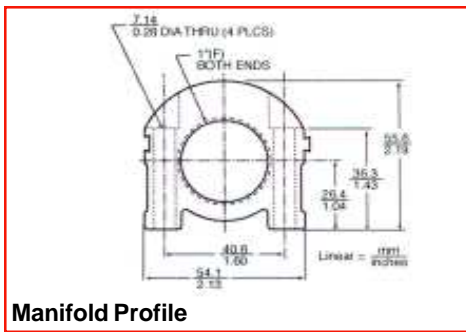

Ports

Locations
 Left & Right 45°
 Left, Center & Right

NOTE: For 3/4" and 1" Manifolds, use port locations 1 & 3 or 0, 2, & 4 in combination for proper port spacing. See diagram below.

Total Number of ports 4 to 16

Ports Sizes
 1/4" NPT(F)
 1/4" BSPP(F)
 1/4" BSPT(F)

2
2B
2T

Model#	Color	Inlet/Outlet NPT	Port NPT	# of Ports	Price
Single Manifolds					
8SDA-4-2-2-AY	Red	1"	1/4"	4	\$ 60.00
8SDA-4-2-2-AZ	Blue	1"	1/4"	4	\$ 60.00
8SDA-6-2-2-AY	Red	1"	1/4"	6	\$ 75.00
8SDA-6-2-2-AZ	Blue	1"	1/4"	6	\$ 75.00
8SDA-8-3-2-AY	Red	1"	1/4"	8	\$ 90.00
8SDA-8-3-2-AZ	Blue	1"	1/4"	8	\$ 90.00
8SDA-10-2-2-AY	Red	1"	1/4"	10	\$105.00
8SDA-10-2-2-AZ	Blue	1"	1/4"	10	\$105.00
8SDA-12-2-2-AY	Red	1"	1/4"	12	\$120.00
8SDA-12-2-2-AZ	Blue	1"	1/4"	12	\$120.00
8SDA-16-2-2-AY	Red	1"	1/4"	16	\$180.00
8SDA-16-2-2-AZ	Blue	1"	1/4"	16	\$180.00

Stocked 1" NPT Manifolds								
Model	Port Size	Total Ports	Ports Per End	A	B	C	Length L	Weight
							mm	kg
8SDA-8-2-13AYZ	3/8"	8	4	32mm	32mm	47.6mm	159	.8
8SDA-8-2-13AYZ	NPT	12	6	1.25"	1.25"	1.88"	222	1.1
8SDA-8-2-13 AYZ		16	8				286	1.4
							in.	lbs.
							6.3	1.7
							8.8	2.7
							11.3	3.1