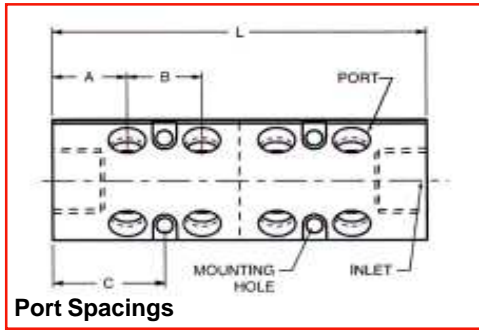

Supply Threads
 NPT
 British Parallel
 British Taper

8SDA
8BSDA
8TSDA

Accessories

- A** Manifold only
 - H** Port Quick Connect Plugs
 - J** Port Hose Barbs
- Quick connect plugs and hose barbs are sized to match the ports. Contact factory if different sizes or options are required. Ball valves are not recommended.

Ports

Locations
 Left & Right 45°
 Left, Center & Right

NOTE: For 3/4" and 1" Manifolds, use port locations 1 & 3 or 0, 2, & 4 in combination for proper port spacing. See diagram below.

Total Number of ports 4 to 16

Ports Sizes
 1/4" NPT(F)
 1/4" BSPP(F)
 1/4" BSPT(F)

2
2B
2T

Model#	Color	Inlet/Outlet NPT	Port NPT	# of Ports	Price
Single Manifolds					
8SDA-4-2-2-AY	Red	1"	1/4"	4	\$ 60.00
8SDA-4-2-2-AZ	Blue	1"	1/4"	4	\$ 60.00
8SDA-6-2-2-AY	Red	1"	1/4"	6	\$ 75.00
8SDA-6-2-2-AZ	Blue	1"	1/4"	6	\$ 75.00
8SDA-8-3-2-AY	Red	1"	1/4"	8	\$ 90.00
8SDA-8-3-2-AZ	Blue	1"	1/4"	8	\$ 90.00
8SDA-10-2-2-AY	Red	1"	1/4"	10	\$105.00
8SDA-10-2-2-AZ	Blue	1"	1/4"	10	\$105.00
8SDA-12-2-2-AY	Red	1"	1/4"	12	\$120.00
8SDA-12-2-2-AZ	Blue	1"	1/4"	12	\$120.00
8SDA-16-2-2-AY	Red	1"	1/4"	16	\$180.00
8SDA-16-2-2-AZ	Blue	1"	1/4"	16	\$180.00

Stocked 1" NPT Manifolds								
Model	Port Size	Total Ports	Ports Per End	A	B	C	Length L	Weight
							mm	kg
8SDA-8-2-13AYZ	3/8"	8	4	32mm	32mm	47.6mm	159	.8
8SDA-8-2-13AYZ	NPT	12	6	1.25"	1.25"	1.88"	222	1.1
8SDA-8-2-13 AYZ		16	8				286	1.4
							in.	lbs.
							6.3	1.7
							8.8	2.7
							11.3	3.1