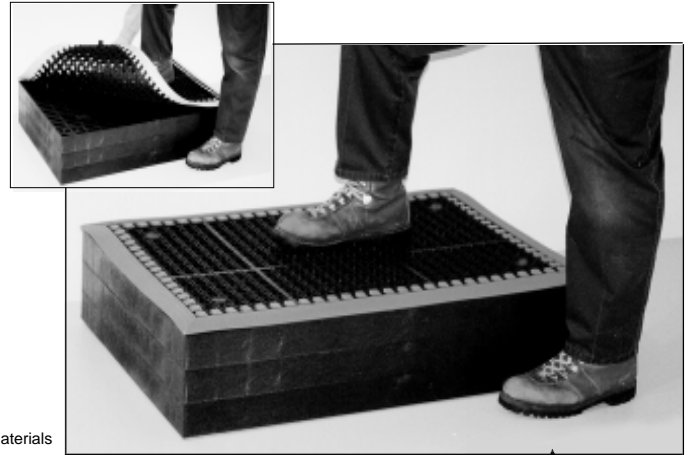

OPERATORS PLATFORMS

Add-A-Level® WORK PLATFORMS

Give your operators a "Raise"

- Adjustable Height • Modular • All Plastic
- Modular design permits hundreds of floor plans.
- Assemble to desired height, length, or width, using patent-pending Stacker & Poly-Clip system to fit any floor plan.
- Flow-through grid permits scrap & liquids to fall or drain below.
- Impervious to oils, gas, acids & most chemicals.
- **No tools required.** Snaps together in seconds.
- Replace unsafe pallets & worn-out platforms.
- Made from strong, durable, high impact polypropylene.
- Available with comfort matting & Plug-Lock system.
- Replace costly & hard-to-handle platforms.
- Plug-Lock system locks mats to platforms.
- Lightweight for ease in handling.
- Available with ramping system.
- **Temporary or permanent.**

Recycled Materials

Add-A-Ramp & Accessories		
Part #	Components	Price
R1102	2' x 10' x 2-5/8" Ramp	\$42.00
R1103	3' x 10' x 2-5/8" Ramp	\$59.00
R1104	4' x 10' x 2-5/8" Ramp	\$77.00
R110C	2-5/8" Ramp Corner	\$28.00
CA2002	Stacker (vertical)	\$3.00
RC3000	Poly Clip (set of 4)	\$5.30
RF2011	Rubber Foot	\$2.30
MPL004	Mat Plug Lock (set of 4)	\$5.60