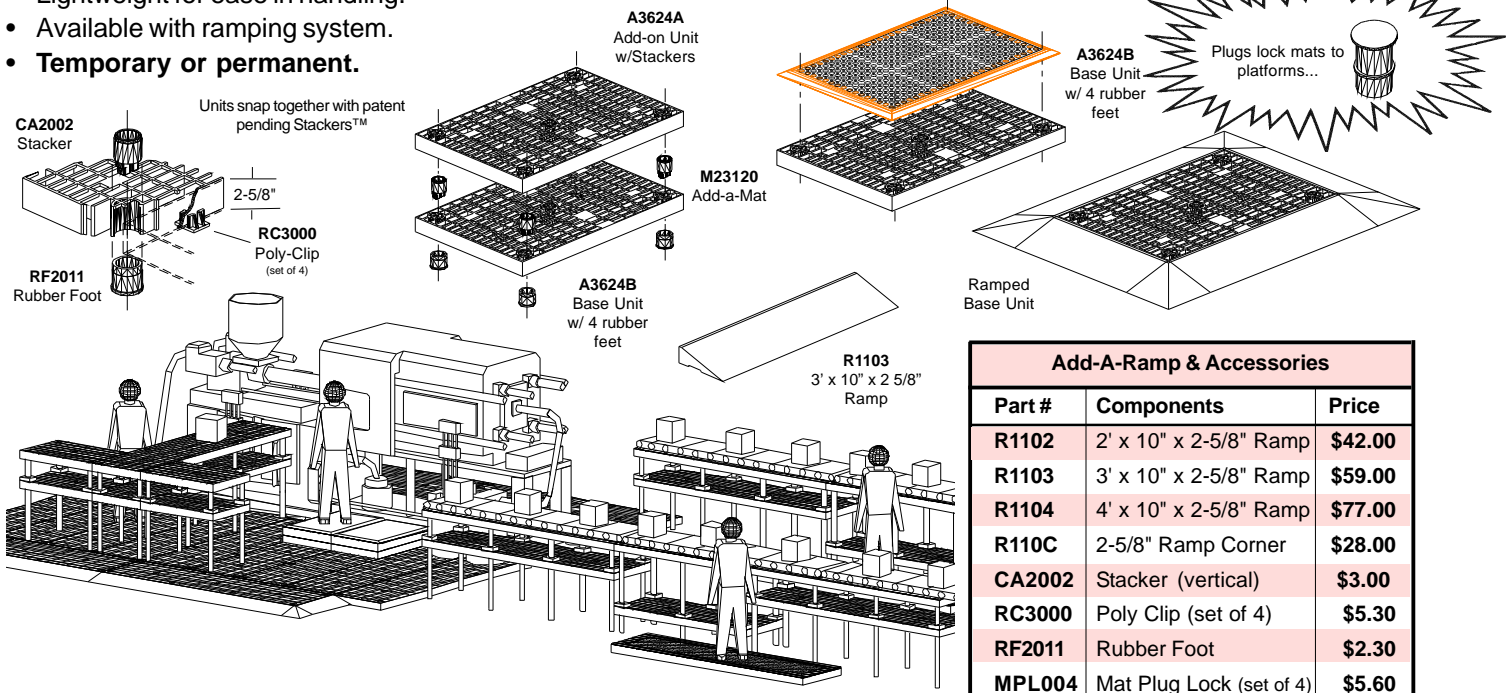

OPERATORS PLATFORMS

Add-A-Level® WORK PLATFORMS

Give your operators a "Raise"

- Adjustable Height • Modular • All Plastic
- Modular design permits hundreds of floor plans.
- Assemble to desired height, length, or width, using patent-pending Stacker & Poly-Clip system to fit any floor plan.
- Flow-through grid permits scrap & liquids to fall or drain below.
- Impervious to oils, gas, acids & most chemicals.
- **No tools required.** Snaps together in seconds.
- Replace unsafe pallets & worn-out platforms.
- Made from strong, durable, high impact polypropylene.
- Available with comfort matting & Plug-Lock system.
- Replace costly & hard-to-handle platforms.
- Plug-Lock system locks mats to platforms.
- Lightweight for ease in handling.
- Available with ramping system.
- **Temporary or permanent.**

Recycled Materials

Add-A-Ramp & Accessories		
Part #	Components	Price
R1102	2' x 10' x 2-5/8" Ramp	\$42.00
R1103	3' x 10' x 2-5/8" Ramp	\$59.00
R1104	4' x 10' x 2-5/8" Ramp	\$77.00
R110C	2-5/8" Ramp Corner	\$28.00
CA2002	Stacker (vertical)	\$3.00
RC3000	Poly Clip (set of 4)	\$5.30
RF2011	Rubber Foot	\$2.30
MPL004	Mat Plug Lock (set of 4)	\$5.60