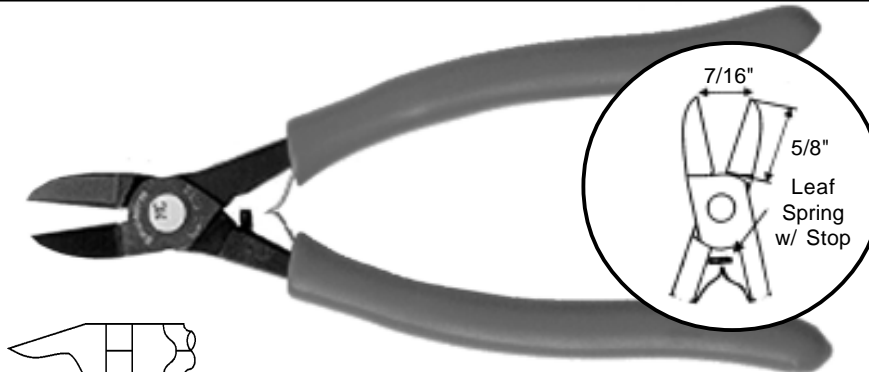

SUPER PLASTIC CUTTERS

- Longer ergonomic handles
- Anti-glare black finish
- Soft foam grips

4" SLIM FLAT-BACK
with STOP

MODEL S44E

PRICES	1-24	\$33.00
	25-49	\$31.75
	50 +	\$30.50

5" SLIM FLAT-BACK
with STOP

MODEL S55E

PRICES	1-24	\$33.00
	25-49	\$31.75
	50 +	\$30.50

6-1/4" SLIM FLAT-BACK
with STOP

MODEL S65E

PRICES	1-24	\$34.00
	25-49	\$32.50
	50 +	\$31.00

7" SLIM FLAT-BACK
with STOP

MODEL S66E

PRICES	1-24	\$35.00
	25-49	\$33.65
	50 +	\$32.50