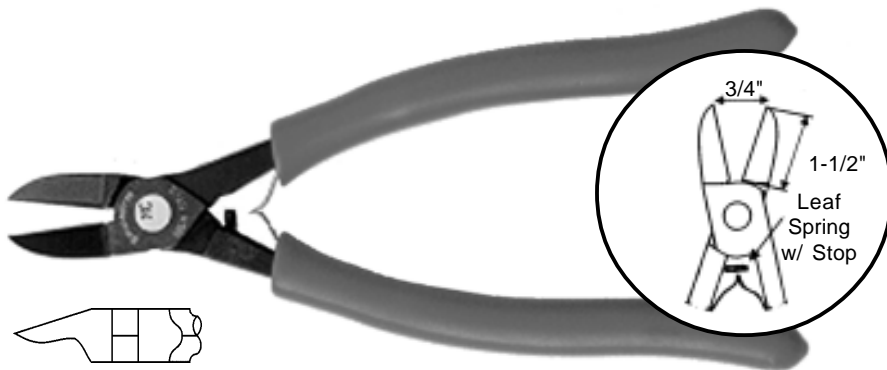

**7" SLIM FLAT-BACK
with STOP**

MODEL S77E

PRICES	1-24	\$36.00
	25-49	\$35.50
	50 +	\$34.00

**8" SLIM FLAT-BACK
with STOP**

MODEL S88E

PRICES	1-24	\$40.00
	25-49	\$38.50
	50 +	\$36.00

**9-1/2" SLIM FLAT-BACK
with STOP**