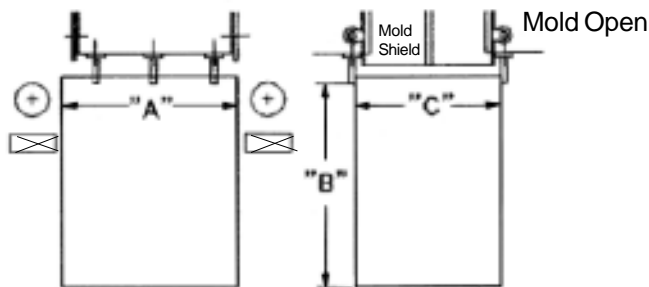

STRAIGHT & TAPERED MOLD SKIRT

STOPS Part Loss.
Drops Parts Directly to Conveyor or Box.

- Mounts to Mold Halves
- Opens and Closes with the Mold for Extra Protection Against Contamination
- Easily Cleaned

Straight Mold Skirts

Straight PART#	Open Length A	Clearance Height B	Max Mold Open C	PRICE
SMS-20	8"	16"	8"	$134.00
SMS-25	10"	17"	10"	$134.00
SMS-30	12"	18"	12"	$138.00
SMS-35	14"	19"	14"	$142.00
SMS-40	16"	20"	16"	$146.00
SMS-45	18"	21"	18"	$160.00
SMS-50	20"	22"	20"	$165.00
SMS-55	22"	23"	23"	$170.00
SMS-60	24"	24"	24"	$175.00
SMS-65	25"	25"	25"	$180.00
SMS-70	26"	26"	26"	$195.00
SMS-75	27"	27"	27"	$205.00
SMS-80	28"	28"	28"	$215.00

Tapered Mold Skirts

Tapered PART#	A Standard	B Max Length	C Standard	PRICE
TMS-20	8"	16"	8"	$148.00
TMS-25	10"	17"	10"	$148.00
TMS-30	12"	18"	12"	$152.00
TMS-35	14"	19"	14"	$157.00
TMS-40	16"	20"	16"	$161.00
TMS-45	18"	21"	18"	$176.00
TMS-50	20"	22"	20"	$182.00
TMS-55	22"	23"	23"	$187.00
TMS-60	24"	24"	24"	$193.00
TMS-65	25"	25"	25"	$198.00
TMS-70	26"	26"	26"	$215.00
TMS-75	27"	27"	27"	$226.00
TMS-80	28"	28"	28"	$237.00

SMS Model

TMS Model

Low-Durometer PVC

- Does not absorb oil or grease
- Resists abrasion, punctures and tears.

© 2009 MOLDERS CHOICE, Inc.

24 Hour Service - 7 Days a week
1-800-809-4623
WebSite: www.molderschoice.com • Email: molders@molderschoice.com