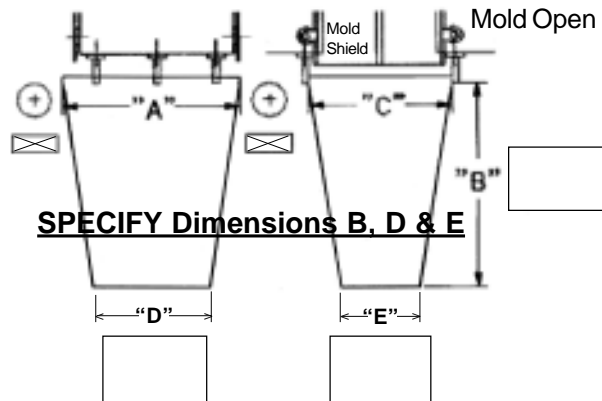

STRAIGHT & TAPERED MOLD SKIRT

STOPS Part Loss.
Drops Parts Directly to Conveyor or Box.

- Mounts to Mold Halves
- Opens and Closes with the Mold for Extra Protection Against Contamination
- Easily Cleaned

Straight Mold Skirts

Straight PART#	Open Length A	Clearance Height B	Max Mold Open C	PRICE
SMS-20	8"	16"	8"	$134.00
SMS-25	10"	17"	10"	$134.00
SMS-30	12"	18"	12"	$138.00
SMS-35	14"	19"	14"	$142.00
SMS-40	16"	20"	16"	$146.00
SMS-45	18"	21"	18"	$160.00
SMS-50	20"	22"	20"	$165.00
SMS-55	22"	23"	23"	$170.00
SMS-60	24"	24"	24"	$175.00
SMS-65	25"	25"	25"	$180.00
SMS-70	26"	26"	26"	$195.00
SMS-75	27"	27"	27"	$205.00
SMS-80	28"	28"	28"	$215.00

Tapered Mold Skirts

Tapered PART#	A Standard	B Max Length	C Standard	PRICE
TMS-20	8"	16"	8"	$148.00
TMS-25	10"	17"	10"	$148.00
TMS-30	12"	18"	12"	$152.00
TMS-35	14"	19"	14"	$157.00
TMS-40	16"	20"	16"	$161.00
TMS-45	18"	21"	18"	$176.00
TMS-50	20"	22"	20"	$182.00
TMS-55	22"	23"	23"	$187.00
TMS-60	24"	24"	24"	$193.00
TMS-65	25"	25"	25"	$198.00
TMS-70	26"	26"	26"	$215.00
TMS-75	27"	27"	27"	$226.00
TMS-80	28"	28"	28"	$237.00

SMS Model

TMS Model

Low-Durometer PVC

- Does not absorb oil or grease
- Resists abrasion, punctures and tears.

© 2009 MOLDERS CHOICE, Inc.

24 Hour Service - 7 Days a week
1-800-809-4623
WebSite: www.molderschoice.com • Email: molders@molderschoice.com