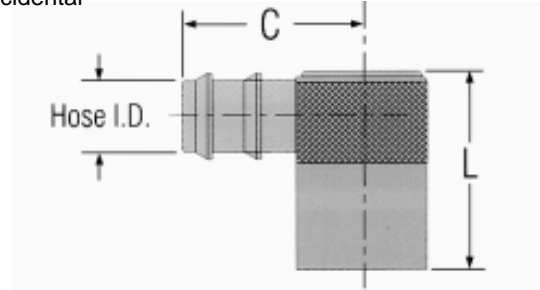

500 SERIES

1/2" nominal
water passage

PART #	Length	NPT	PRICE	PART #	Length	NPT	PRICE	PART #	Length	NPT	PRICE
QC553X2.5	2-1/2	3/8"	\$3.85	QC553X11.5	11-1/2	3/8"	\$9.71	QC554X8.5	8-1/2	1/2"	\$8.60
QC553X4	4	3/8"	\$4.35	QC553X13	13	3/8"	\$10.75	QC554X10	10	1/2"	\$10.20
QC553X5.5	5-1/2	3/8"	\$5.12	QC554X2.5	2-1/2	1/2"	\$4.40	QC554X11.5	11-1/2	1/2"	\$11.50
QC553X7	7	3/8"	\$5.62	QC554X4	4	1/2"	\$5.00	QC554X13	13	1/2"	\$13.00
QC553X8.5	8-1/2	3/8"	\$7.40	QC554X5.5	5-1/2	1/2"	\$6.50				
QC553X10	10	3/8"	\$8.55	QC554X7	7	1/2"	\$7.30				

©2011 MOLDERS CHOICE, Inc.

24 Hour Service - 7 Days a week
1-800-809-4623
 WebSite: www.molderschoice.com • Email: molders@molderschoice.com

QUICK COUPLER WATER JUMPERS

Maintains full flow rate of hose used.

Coupler sleeve twists to lock, preventing accidental disconnect.

For use with Push-Lok hose, no hose clamps are required

PART #	Fits Plug Series	Hose I.D.	L	C	M	A	PRICE
WJ200-4	200	1/4"	1"	1-1/4"	3/8"	5/8"	\$6.30
WJ200-5	200	5/16"	1"	1-1/4"	3/8"	5/8"	\$6.30
WJ200-6	200	3/8"	1"	1-1/4"	3/8"	5/8"	\$6.30
WJ300-6	300	3/8"	1-7/16"	1-9/16"	1/2"	7/8"	\$7.40
WJ300-8	300	1/2"	1-7/16"	1-9/16"	1/2"	7/8"	\$7.40

Oversized and unrestricted flow path maintains **full flow rate** of hose used.

- Eliminates bulky hose loops.
- Compact design neatly and safely holds cooling lines close to the mold.
- Stocks only one part number for any hose size. No special tubes or length restriction systems.
- Compatible with all major mold connection systems.
- Unlimited installation options.
- Fits around obstacles, and installs in compact spaces.
- Viton Seals provide for temp to 400°F.
- All brass and stainless steel construction.