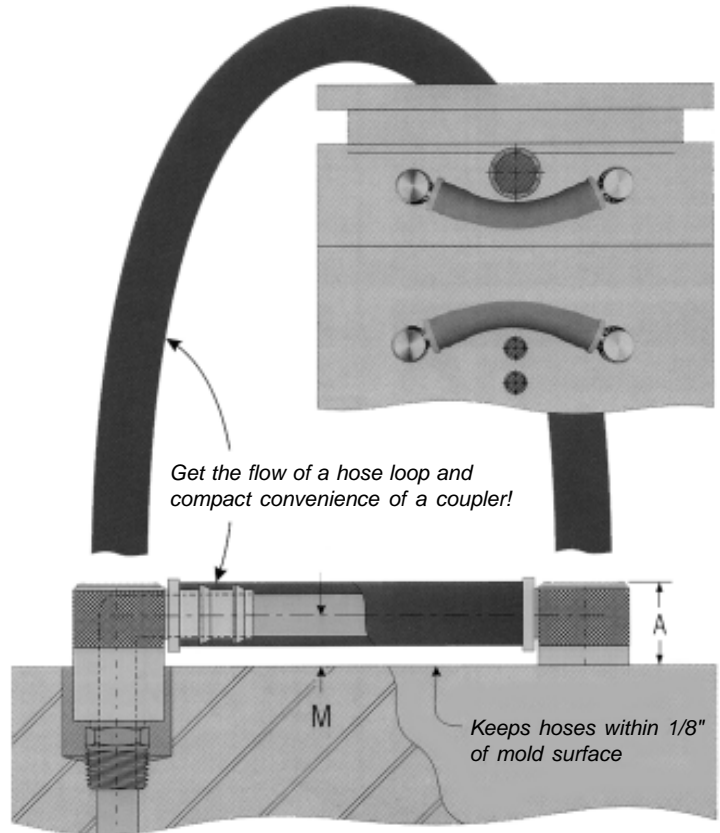

Coupler sleeve twists to lock, preventing accidental disconnect.

For use with Push-Lok hose, no hose clamps are required

PART #	Fits Plug Series	Hose I.D.	L	C	M	A	PRICE
WJ200-4	200	1/4"	1"	1-1/4"	3/8"	5/8"	\$6.30
WJ200-5	200	5/16"	1"	1-1/4"	3/8"	5/8"	\$6.30
WJ200-6	200	3/8"	1"	1-1/4"	3/8"	5/8"	\$6.30
WJ300-6	300	3/8"	1-7/16"	1-9/16"	1/2"	7/8"	\$7.40
WJ300-8	300	1/2"	1-7/16"	1-9/16"	1/2"	7/8"	\$7.40

Oversized and unrestricted flow path maintains **full flow rate** of hose used.

- Eliminates bulky hose loops.
- Compact design neatly and safely holds cooling lines close to the mold.
- Stocks only one part number for any hose size. No special tubes or length restriction systems.
- Compatible with all major mold connection systems.
- Unlimited installation options.
- Fits around obstacles, and installs in compact spaces.
- Viton Seals provide for temp to 400°F.
- All brass and stainless steel construction.