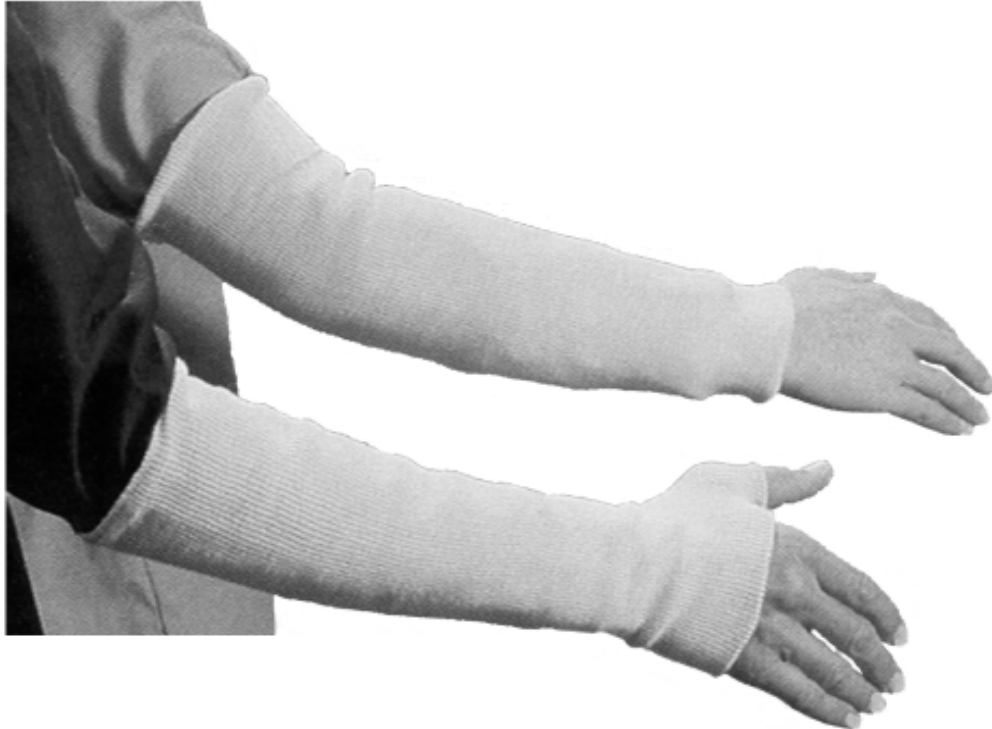

ARM PROTECTION SLEEVES

Low Cost - Cut Resistant

- Made from 100% Kevlar
- Made to fit either arm
- (2) Styles: with Thumb Holes

Warning: The above cut-resistant arm guards are cut-resistant NOT cut proof or puncture resistant

PART #	Description	PRICE
KS10	10" Straight Sleeve	\$4.00 ea
KS14	14" Straight Sleeve	\$5.00 ea
KS18	18" Straight Sleeve	\$6.00 ea
KS10T	10" Sleeve w/ Thumb Hole	\$5.00 ea
KS14T	14" Sleeve w/ Thumb Hole	\$5.50 ea
KS18T	18" Sleeve w/ Thumb Hole	\$6.50 ea