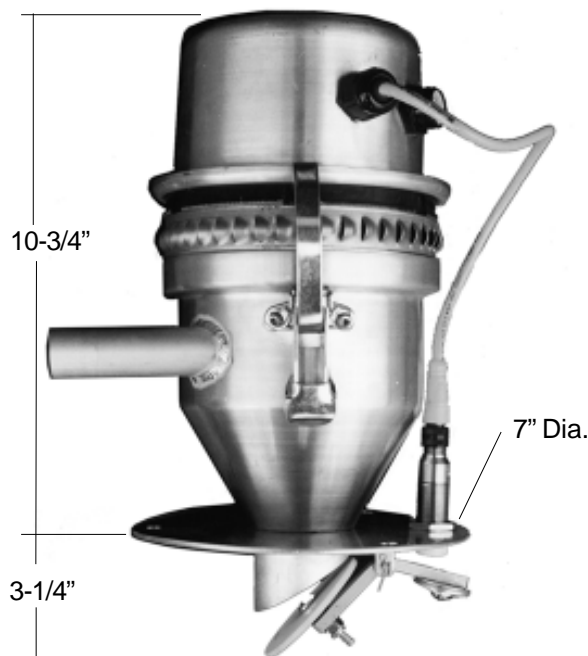

MICRO LOADER

Miniature Vacuum Loader — Sized to feed colorant to a color mixer.

Developed for a Molder by Molders Choice.

Automates the Mixing Process.

The Proven Reliability of a Whisper™ Loader in a miniature size.

Small Size and Low Weight Allow Direct Mounting to Most Mixers.

**Weighs Less Than 7 lbs
(less hose and material)**

Micro Hopper Loader complete w/ pickup probe, 10' hose & clamps

MODEL	PRICE	DESCRIPTION	MOTOR	FAN	FLEX MAT. HOSE	PICKUP PROBE	FILTER AREA	SHIPPING WEIGHT
SC1250ML	\$1180.00	Micro Colorant Loader	120V 8.1 A	2-Stage 95 scfm	1" ID x 10'	1" tube x 36"	26 sq in nylon	24 lbs