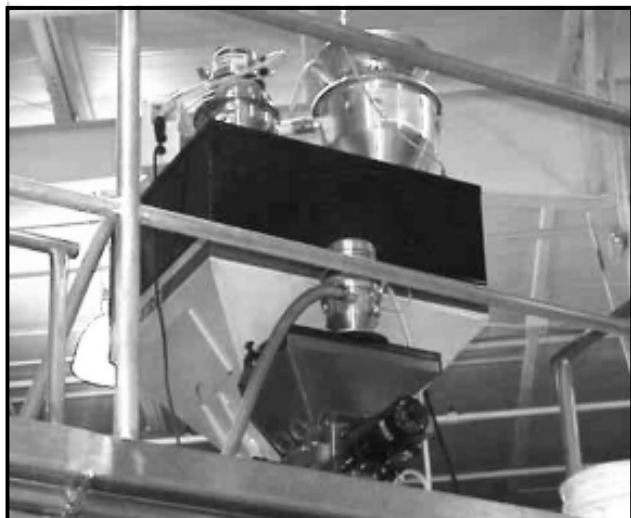

MICRO LOADER

Miniature Vacuum Loader — Sized to feed colorant to a color mixer.

Developed for a Molder by Molders Choice.

Automates the Mixing Process.

The Proven Reliability of a Whisper™ Loader in a miniature size.

Small Size and Low Weight Allow Direct Mounting to Most Mixers.

**Weighs Less Than 7 lbs
(less hose and material)**

Micro Hopper Loader complete w/ pickup probe, 10' hose & clamps

MODEL	PRICE	DESCRIPTION	MOTOR	FAN	FLEX MAT. HOSE	PICKUP PROBE	FILTER AREA	SHIPPING WEIGHT
SC1250ML	\$1180.00	Micro Colorant Loader	120V 8.1 A	2-Stage 95 scfm	1" ID x 10'	1" tube x 36"	26 sq in nylon	24 lbs