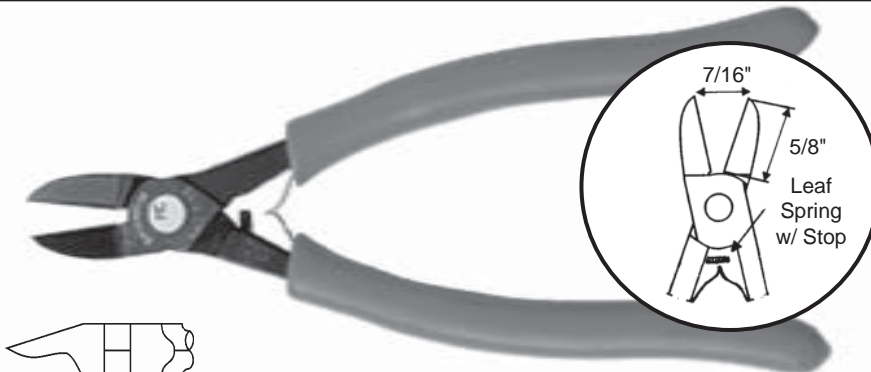

SUPER PLASTIC CUTTERS

- Longer ergonomic handles
- Anti-glare black finish
- Soft foam grips

4" SLIM FLAT-BACK
with STOP

MODEL S44E

PRICES	1-24	\$43.00
	25-49	\$42.00
	50 +	\$40.00

5" SLIM FLAT-BACK
with STOP

MODEL S55E

PRICES	1-24	\$43.00
	25-49	\$42.00
	50 +	\$40.00

6-1/4" SLIM FLAT-BACK
with STOP

MODEL S65E

PRICES	1-24	\$47.00
	25-49	\$46.00
	50 +	\$44.00

7" SLIM FLAT-BACK
with STOP

MODEL S66E

PRICES	1-24	\$45.00
	25-49	\$44.00
	50 +	\$42.00