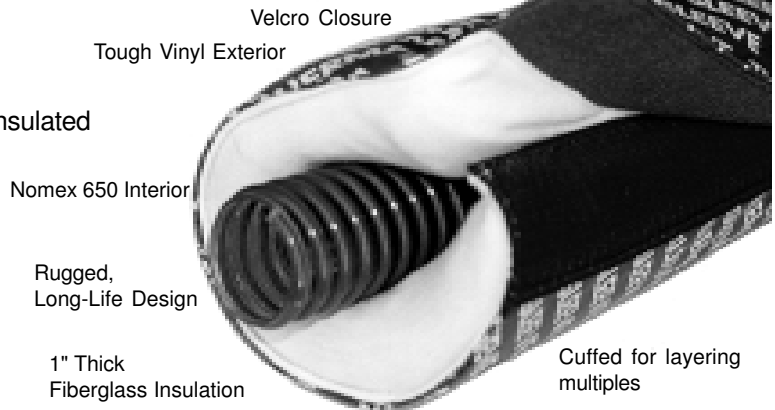

*Highest Quality*  
**HOPPER DRYER HOSE**

	SIZE	Single Ply		Double Ply	
		PART #	12 ft Section	PART #	12 ft Section
<p><b><u>Silicone</u></b></p> <ul style="list-style-type: none"> <li>Temp range -75° to 500° F</li> <li>Single or Double Ply</li> <li>Silicone Coated Fiberglass</li> <li>Color: Orange</li> <li>Stocked in 12 foot lengths</li> </ul>	1-1/2"	HDH150-1P	\$63.00	HDH150-2P	\$86.00
	1-3/4"	HDH175-1P	\$66.00	HDH175-2P	\$92.00
	2"	HDH200-1P	\$69.00	HDH200-2P	\$99.00
	2-1/2"	HDH250-1P	\$76.00	HDH250-2P	\$118.00
	3"	HDH300-1P	\$87.00	HDH300-2P	\$134.00
	4"	HDH400-1P	\$105.00	HDH400-2P	\$165.00
	5"	HDH500-1P	\$123.00	HDH500-2P	\$194.00
	6"	HDH600-1P	\$142.00	HDH600-2P	\$225.00
<p><b><u>Neoprene</u></b></p> <ul style="list-style-type: none"> <li>Temp range -65° to 300° F</li> <li>Single or Double Ply</li> <li>Neoprene Coated Fiberglass</li> <li>Color: Black</li> <li>Stocked in 12 ft lengths</li> </ul>	1-1/2"	HDH150-N1P	\$38.00	HDH150-N2P	\$51.00
	1-3/4"	HDH175-N1P	\$40.00	HDH175-N2P	\$54.00
	2"	HDH200-N1P	\$44.00	HDH200-N2P	\$55.00
	2-1/2"	HDH250-N1P	\$51.00	HDH250-N2P	\$65.00
	3"	HDH300-N1P	\$54.00	HDH300-N2P	\$81.00
	4"	HDH400-N1P	\$65.00	HDH400-N2P	\$83.00
	5"	HDH500-N1P	\$73.00	HDH500-N2P	\$99.00
	6"	HDH600-N1P	\$87.00	HDH600-N2P	\$114.00

**THERMA SLEEVE™ DRYER HOSE INSULATION**

**Energy Reducing, ADD-ON Insulation  
for all Hopper Dryer Hose**

- Reduce temperature-drop to hopper (conventional non-insulated hose loses 6° F per foot)
- Prevent harmful burns to plant personnel.
- Drastically reduce plant ambient air temperature – a MUST for all air conditioned plants.
- Easily installed in minutes (no tools, no downtime)
- Flexible design.
- Available in convenient 2 foot section.  
(No need to purchase cumbersome 6 or 12 foot lengths)