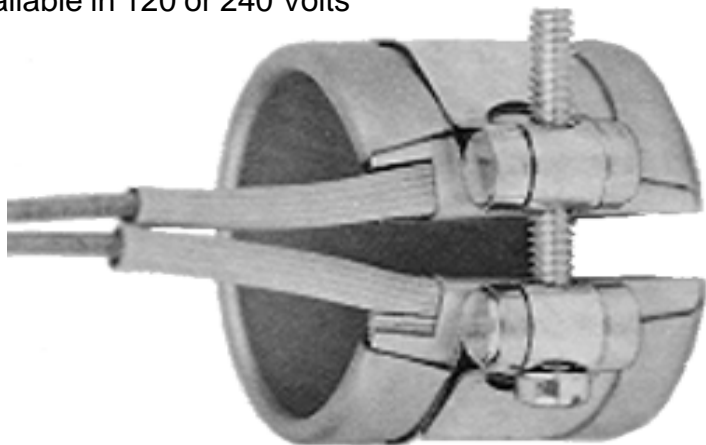

NOZZLE HEATER BANDS

12" STANDARD FLEXIBLE LEADS

Available in 120 or 240 Volts

- Superior Mica Construction
- Flange Lock-Up
- Strain relief for ultimate lead protection

Part No.	Standard		Metric		Watts	Volts	Quantity Prices		
	Dia. (in)	Width (in)	Dia. (mm)	Width (mm)			1-12	13-24	25+
HBS001	7/8"	1"	22	25	75	120	\$14.00	\$13.67	\$12.90
HBS002	7/8"	1"	22	25	75	240	\$14.00	\$13.67	\$12.90
HBS003	7/8"	1-1/4"	22	32	90	120	\$14.00	\$13.67	\$12.90
HBS004	7/8"	1-1/4"	22	32	90	240	\$14.00	\$13.67	\$12.90
HBS005	7/8"	1-1/2"	22	38	100	120	\$14.00	\$13.67	\$12.90
HBS006	7/8"	1-1/2"	22	38	100	240	\$14.00	\$13.67	\$12.90
HBS007	1"	1"	25	25	100	120	\$15.00	\$13.64	\$13.80
HBS008	1"	1"	25	25	100	240	\$15.00	\$13.64	\$13.80
HBS009	1"	1-1/2"	25	25	150	120	\$15.00	\$13.64	\$13.80
HBS010	1"	1-1/2"	25	38	150	240	\$15.00	\$13.64	\$13.80
HBS011	1"	2"	25	50	200	120	\$15.00	\$13.64	\$13.80
HBS012	1"	2"	25	50	200	240	\$15.00	\$13.64	\$13.80
HBS013	1"	2-1/2"	25	63.5	250	120	\$15.40	\$15.03	\$14.16
HBS014	1"	2-1/2"	25	63.5	250	240	\$15.40	\$15.03	\$14.16
HBS015	1"	3"	25	76	300	120	\$15.40	\$15.03	\$14.16
HBS016	1"	3"	25	76	300	240	\$16.00	\$15.61	\$14.70
HBS017	1"	4"	25	101	400	120	\$17.00	\$15.61	\$14.70
HBS018	1"	4"	25	101	400	240	\$17.00	\$16.58	\$15.60
HBS019	1"	5"	25	127	500	120	\$18.00	\$17.55	\$16.50
HBS020	1"	5"	25	127	500	240	\$18.00	\$17.55	\$16.50
HBS021	1-1/4"	1"	32	25	125	120	\$17.00	\$15.75	\$14.80
HBS022	1-1/4"	1"	32	25	125	240	\$17.00	\$15.75	\$14.80
HBS023	1-1/4"	1-1/2"	32	38	200	120	\$17.00	\$15.75	\$14.80
HBS024	1-1/4"	1-1/2"	32	38	200	240	\$17.00	\$15.75	\$14.80
HBS025	1-1/4"	2"	32	50	250	120	\$17.00	\$15.75	\$14.80
HBS026	1-1/4"	2"	32	50	250	240	\$17.00	\$15.75	\$14.80
HBS027	1-1/4"	3"	32	76	400	120	\$17.00	\$15.75	\$14.80
HBS028	1-1/4"	3"	32	76	400	240	\$17.00	\$15.75	\$14.80