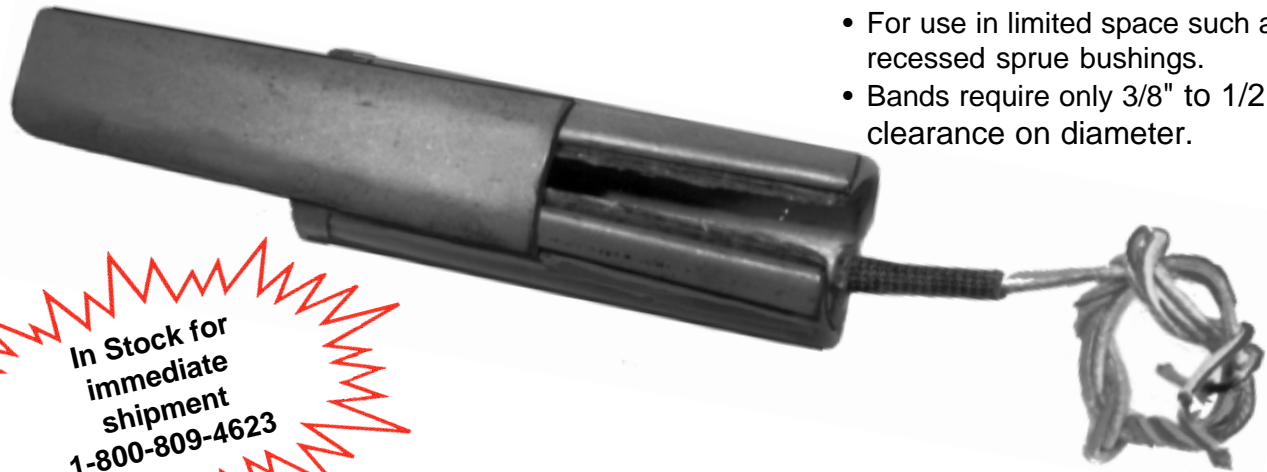

© 2017 MOLDERS CHOICE, Inc.

24 Hour Service - 7 Days a week

1-800-809-4623

 WebSite: www.molderschoice.com • Email: molders@molderschoice.com

KEYLOCK NOZZLE BANDS

12" FLEX LEADS extend 180° from heater band opening